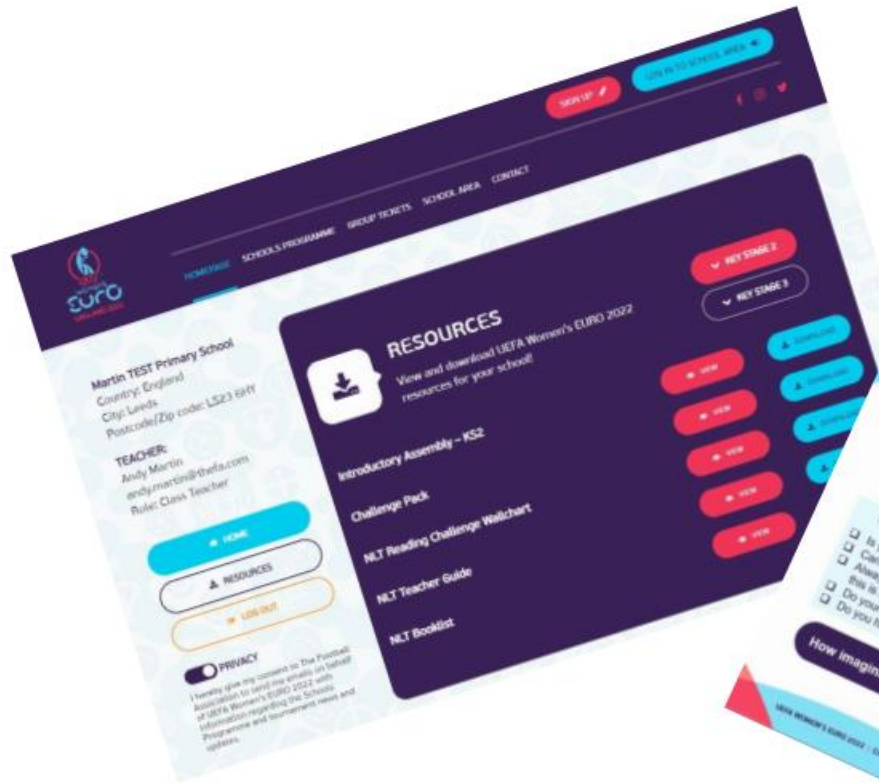

[Sign up](#) or [log in](#) to access resources for your school

Trafford Wigan & Leigh Brighton & Hove London

WEURO digital learning pack including Lionesses toolkit resources-
<http://www.weuro2022schools.com/>